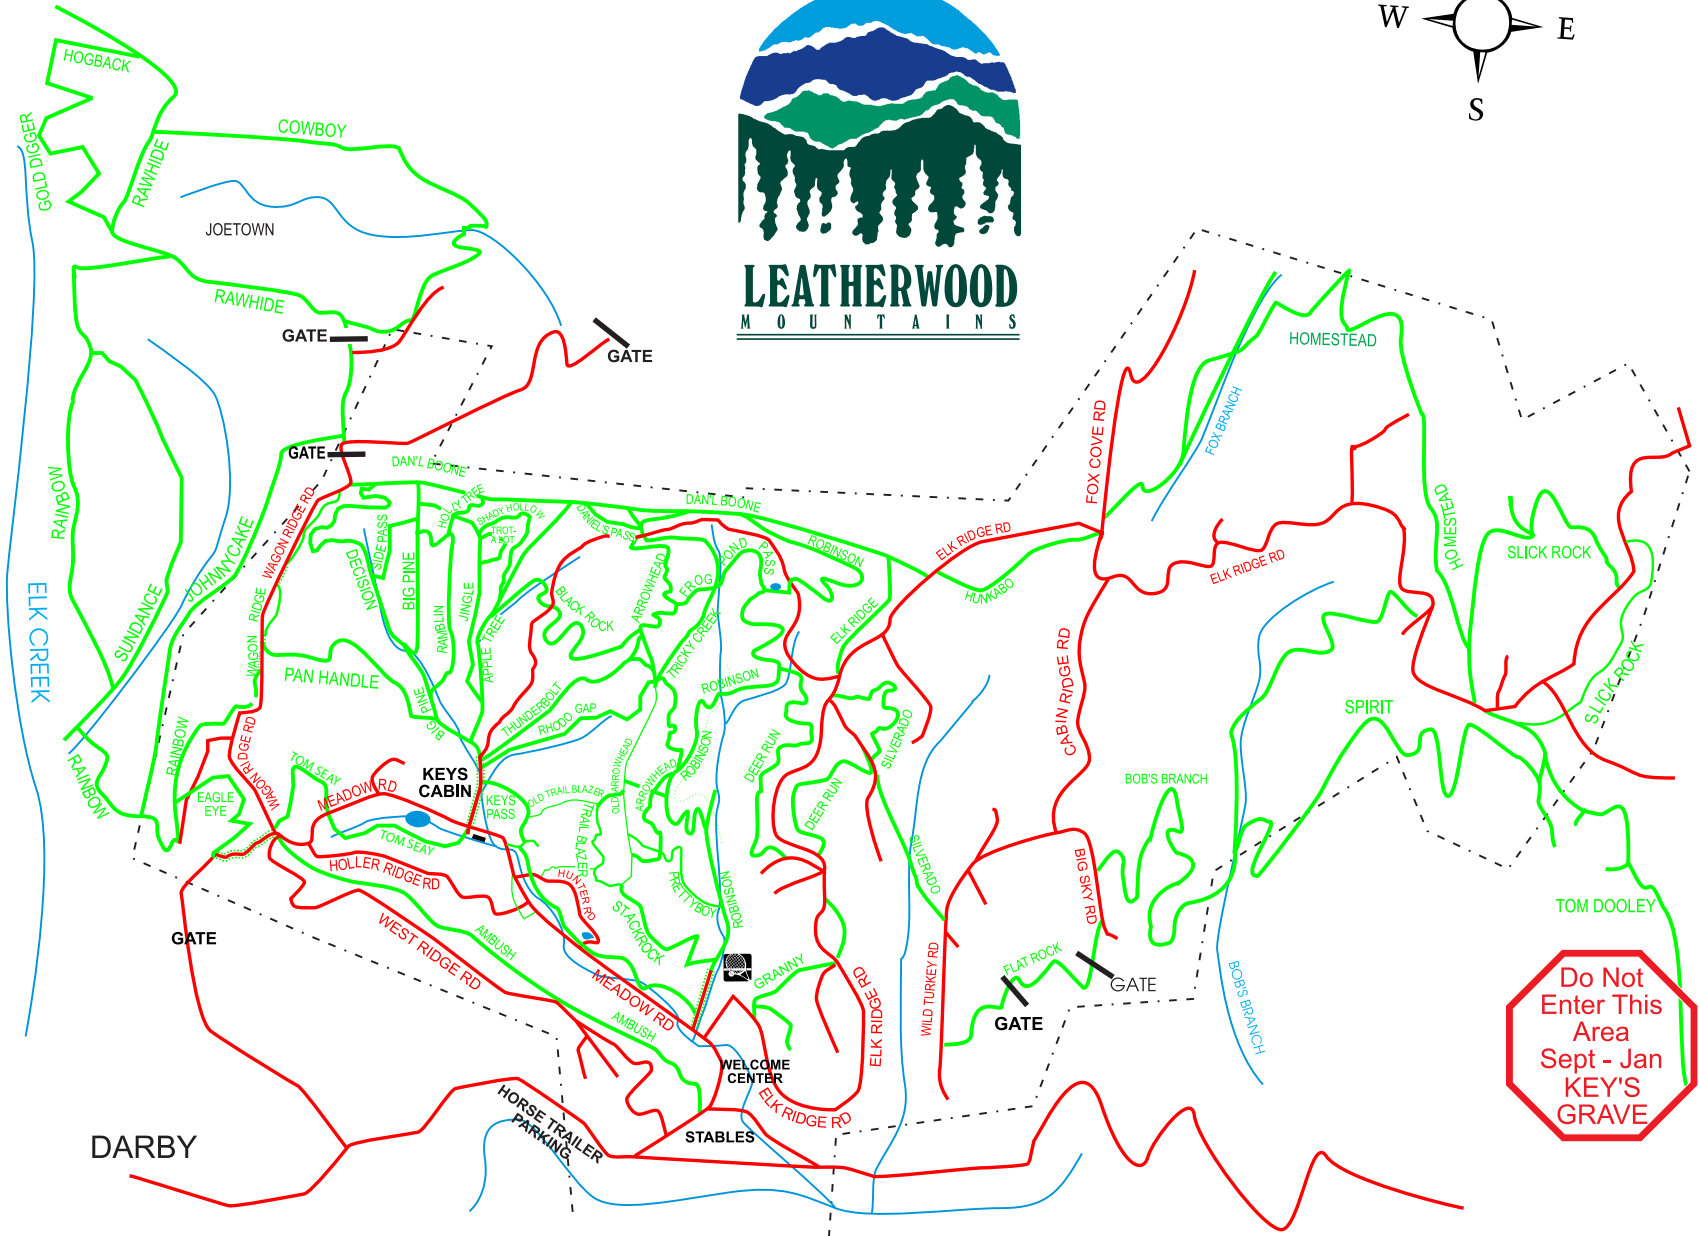

TRAIL	
AMBUSH	M-D
APPLETREE	E-M
ARROWHEAD	M
BIG PINE	E
BLACK ROCK	E
BOB'S BRANCH	D
COWBOY	M-D
DANIEL BOONE	E
DANIEL'S PASS	E
DECISION	M
DEER RUN	M-D
EAGLE EYE	M
ELK RIDGE	M
FLAT ROCK	M-D
FROG POND PASS	E
GOLD DIGGER	E
GRANNY	X
HOG BACK	E-M
HOLLY TREE	D
HOMESTEAD	M-D
HUNKABO	E
JINGLE	E
JOHNNYCAKE	E
KEYS PASS	M
PANHANDLE	D
RAINBOW	E-D
RAMBLIN	E
RAVEN ROCK	M
RAWHIDE	E
RHODO GAP	E-M
ROBINSON	D-X
SHADY HOLLOW	E
SIDE PASS	E
SILVERADO	M
SLICK ROCK	M-D
SPIRIT	M-D
STACK ROCK	M
SUNDANCE	D
THUNDERBOLT	M
TOM DOOLEY	M-D
TRAIL BLAZER	D
TRICKY CREEK	E-M
TROT-A-LOT	M
WAGON RIDGE	E-M
TOM SEAY	E-M

TRAIL 
 ROAD 
 WATER 
 BOUNDARY 

TRAIL MAP

WELCOME CENTER: 336-973-4142
BARN: 336-973-5044

Do Not
Enter This
Area
Sept - Jan
KEY'S
GRAVE